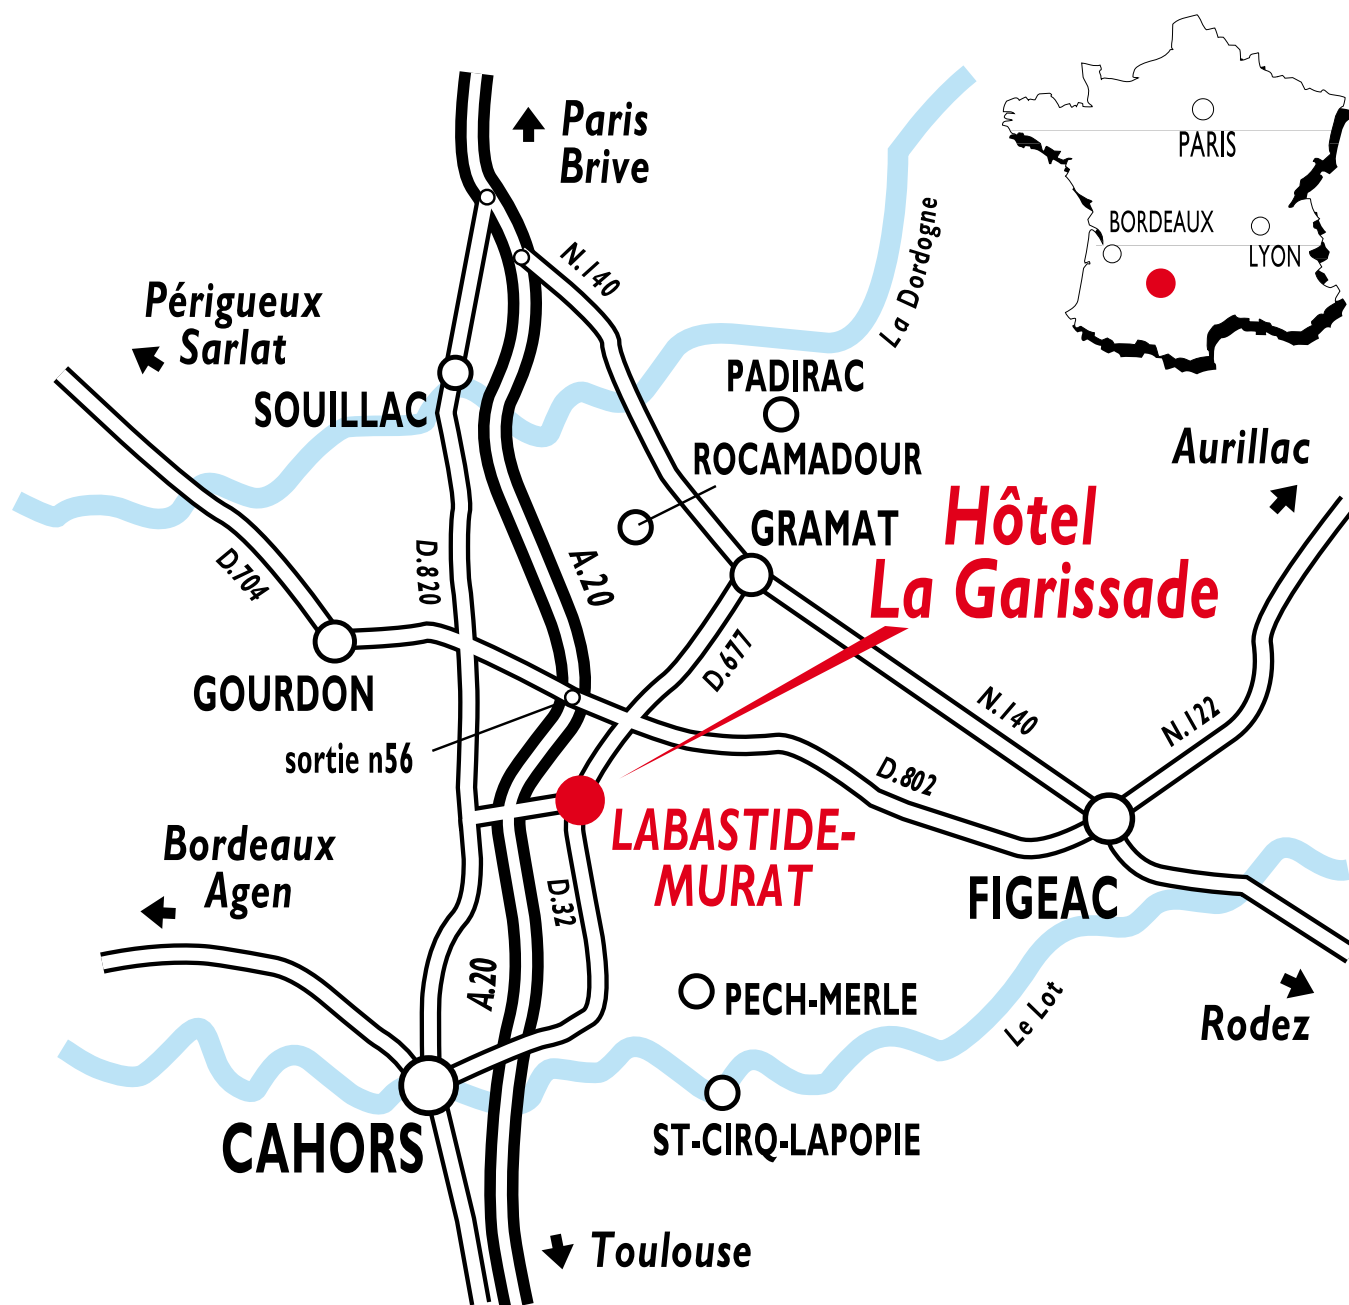

Hôtel** La Garissade – Restaurant

20, place de la Mairie – 46240 Labastide-Murat – France
Phone +33 (0)5 65 21 18 80 – Fax +33 (0)5 65 21 10 97
garissade@wanadoo.fr

From Cahors or Brive: on Route RN 820, in the section known as "Lamothe-Cassel", take Route D677 towards Labastide-Murat/Rocamadour, then go to the town centre. The hotel is located on Town Hall Square (Mairie).

From motorway A20: take exit 56 then follows signs for Labastide-Murat.